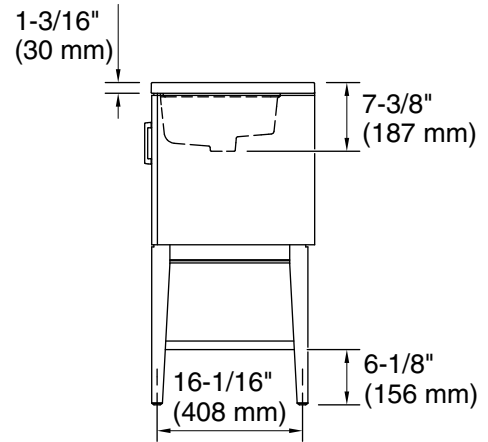

Features

- Two full-extension 12-3/4" (325 mm) drawers with soft-close side-mount slides
- Three-way adjustable slow-close door hinges for easy cabinet access
- 18" (457 mm) cabinet interior provides ample storage space
- Finish-matched cabinet interior offers generous clearance for plumbing
- Customize your storage with optional accessories such as floor liners, drawer organizers, and perfectly sized containers (sold separately)
- Coordinates with K-33584 upgraded hardware finishes, K-25817 quartz backsplash, and K-25819 quartz side splash (sold separately)

Color	Code	Description
	0	White
	1WX	Grey Slate

Waste Pipe Location Information

Technical Information

All product dimensions are nominal.

Notes

Install this product according to the installation instructions.