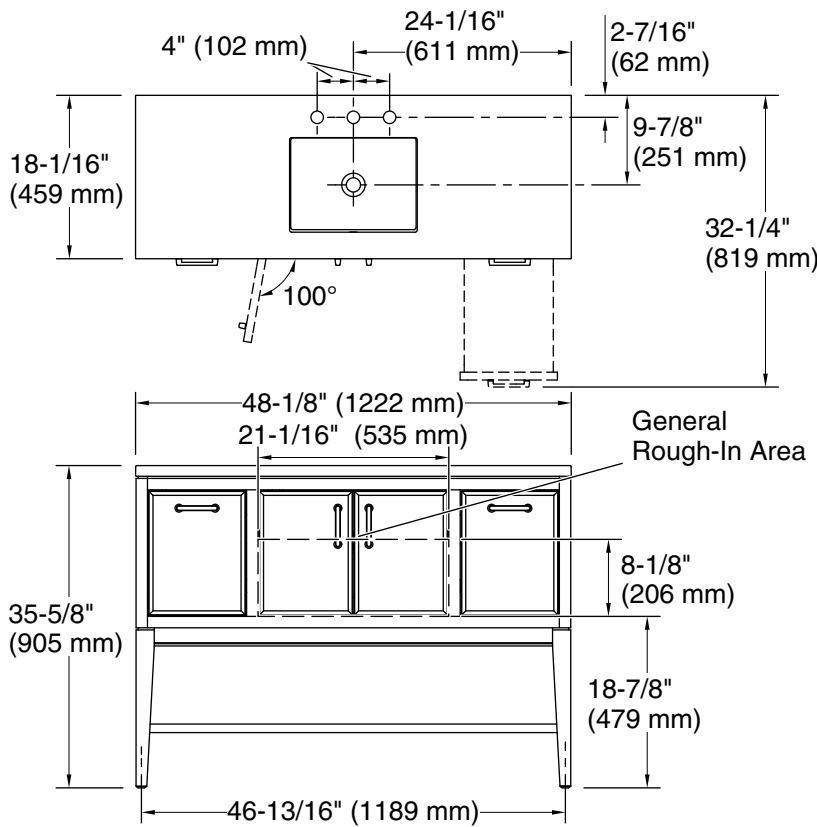

Features

- Two full-extension 12-3/4" (325 mm) drawers with soft-close side-mount slides
- Three-way adjustable slow-close door hinges for easy cabinet access
- 18" (457 mm) cabinet interior provides ample storage space
- Finish-matched cabinet interior offers generous clearance for plumbing
- Customize your storage with optional accessories such as floor liners, drawer organizers, and perfectly sized containers (sold separately)
- Coordinates with K-33584 upgraded hardware finishes, K-25817 quartz backsplash, and K-25819 quartz side splash (sold separately)

Color	Code	Description
	0	White
	1WX	Grey Slate

Waste Pipe Location Information

Technical Information

All product dimensions are nominal.

Notes

Install this product according to the installation instructions.